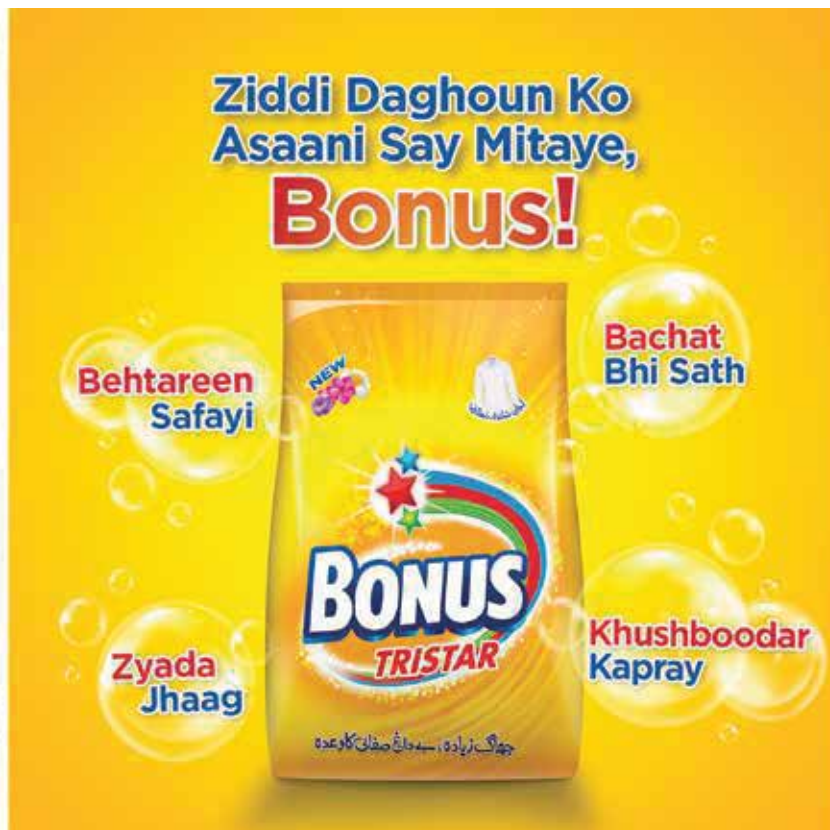

3 kg

10 kg

POWERFUL WASH
FRAGRANT CLOTHES

Bonus Tristar

Washing Powder

Bonus Tristar, No. 1 selling detergent and the choice of millions of people across the country is a platform brand that encourages conversion from traditional laundry products (laundry bars, soda/powder kits) to detergent powders. Bonus Tristar gives effortless cleaning and a pleasant, fragrant washing experience.

950 gm

2 kg

3 kg

5 kg

10 kg

Express Bar

Detergent Bar

Introducing Express Bar – your go-to solution for spotless laundry in a single wash. This powerful detergent bar effortlessly tackles tough stains, leaving your clothes fresh, clean, and vibrant. Experience the ease of a quick and efficient laundry routine with Express Bar.